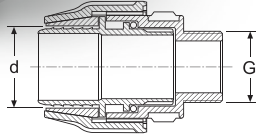

Specifications

- + It has been produced from high quality polypropylene raw material and it has resistance to impact.
- + Durable against high pressure applications.
- + O-rings are made of natural rubber and provide high leakproofness.
- + Durable against corrosion and does not cause calcification and rust.
- + It has a homogeneous and non-porous inner surface.
- + It does not contain any foreign substance which can change the taste or the smell of the water.
- + To get offtake with Layflat Offtake Nipple, the pipe should be drilled according to the hole diameter to be 13 mm.
- + During the assembling of Layflat Fittings, it should be avoided to Layflat Pipe folding point to come up to the opened channels on the outer pipe holder.

ÖLÇÜ SIZE	LAYFLAT BORU İÇ ÇAPI LAYFLAT PIPE INTERNAL DIAMETER
2"	52 mm
2 ½"	65 mm
3"	77 mm
4"	103 mm
5"	128 mm
6"	153 mm

LAYFLAT EK PARÇALARI / LAYFLAT FITTINGS

قطع إضافية للتجهيزات المسطحة / ЛАЙФЛАТ ФІТИНГІ