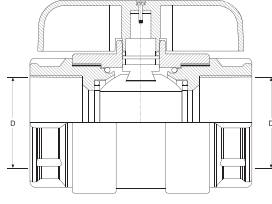

MAVİ SERİ KÜRESEL VANA / BLUE SERIES BALL VALVES

الصمام العالمي سلسلة زرقاء / ШАРОВОЙ КЛАПАН СИНЯЯ СЕРИЯ

KÜRESEL VANA DIŞI - DIŞI

BALL VALVE FEMALE - FEMALE

Шаровой клапан внутренняя резьба-внутренняя резьба

سكرانثی / انثی

KOD CODE	D x D SIZE-mm	AMBALAJ ADEDİ PACKING QUANTITY	KOLİ ADEDİ BOX QUANTITY
993711	1/2" x 1/2"	10	320
993722	3/4" x 3/4"	6	216
993733	1" x 1"	5	150
993744	1 1/4" x 1 1/4"	4	100
993755	1 1/2" x 1 1/2"	4	72
993766	2" x 2"	4	44
993777	2 1/2" x 2 1/2"	2	24
993788	3" x 3"	1	15
993799	4" x 4"	1	12